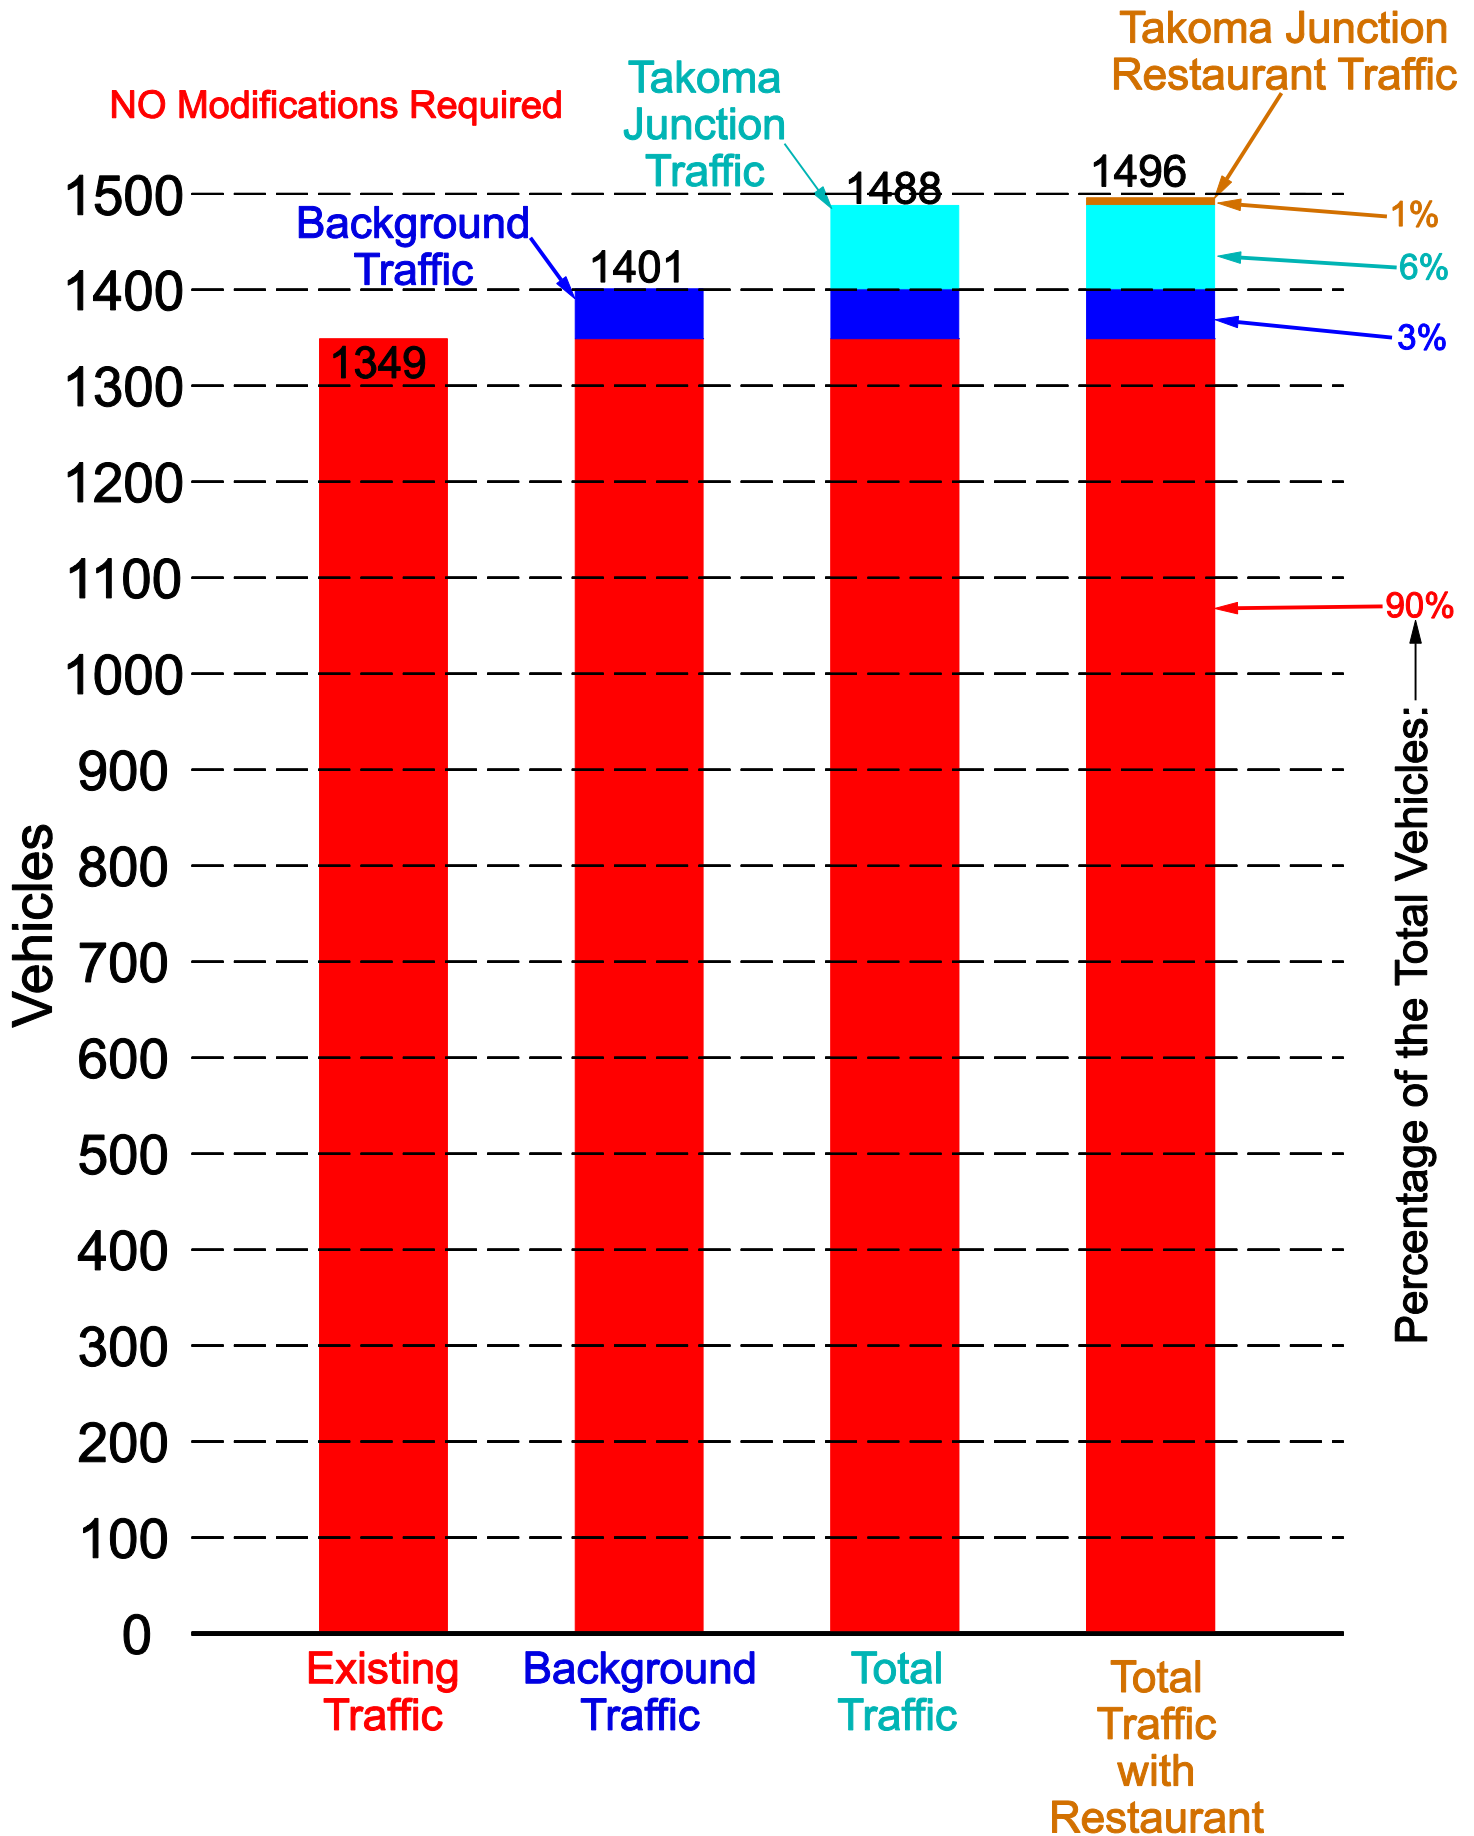

Ethan Allen Ave & Carroll Ave. / Sycamore Ave. Intersection Volumes - AM Peak Hour

Ethan Allen Ave & Carroll Ave. / Sycamore Ave. Intersection Volumes - PM Peak Hour

Carroll Ave. & Philadelphia Ave.. Intersection Volumes - AM Peak Hour

NO Modifications Required

Carroll Ave. & Philadelphia Ave. Intersection Volumes - PM Peak Hour