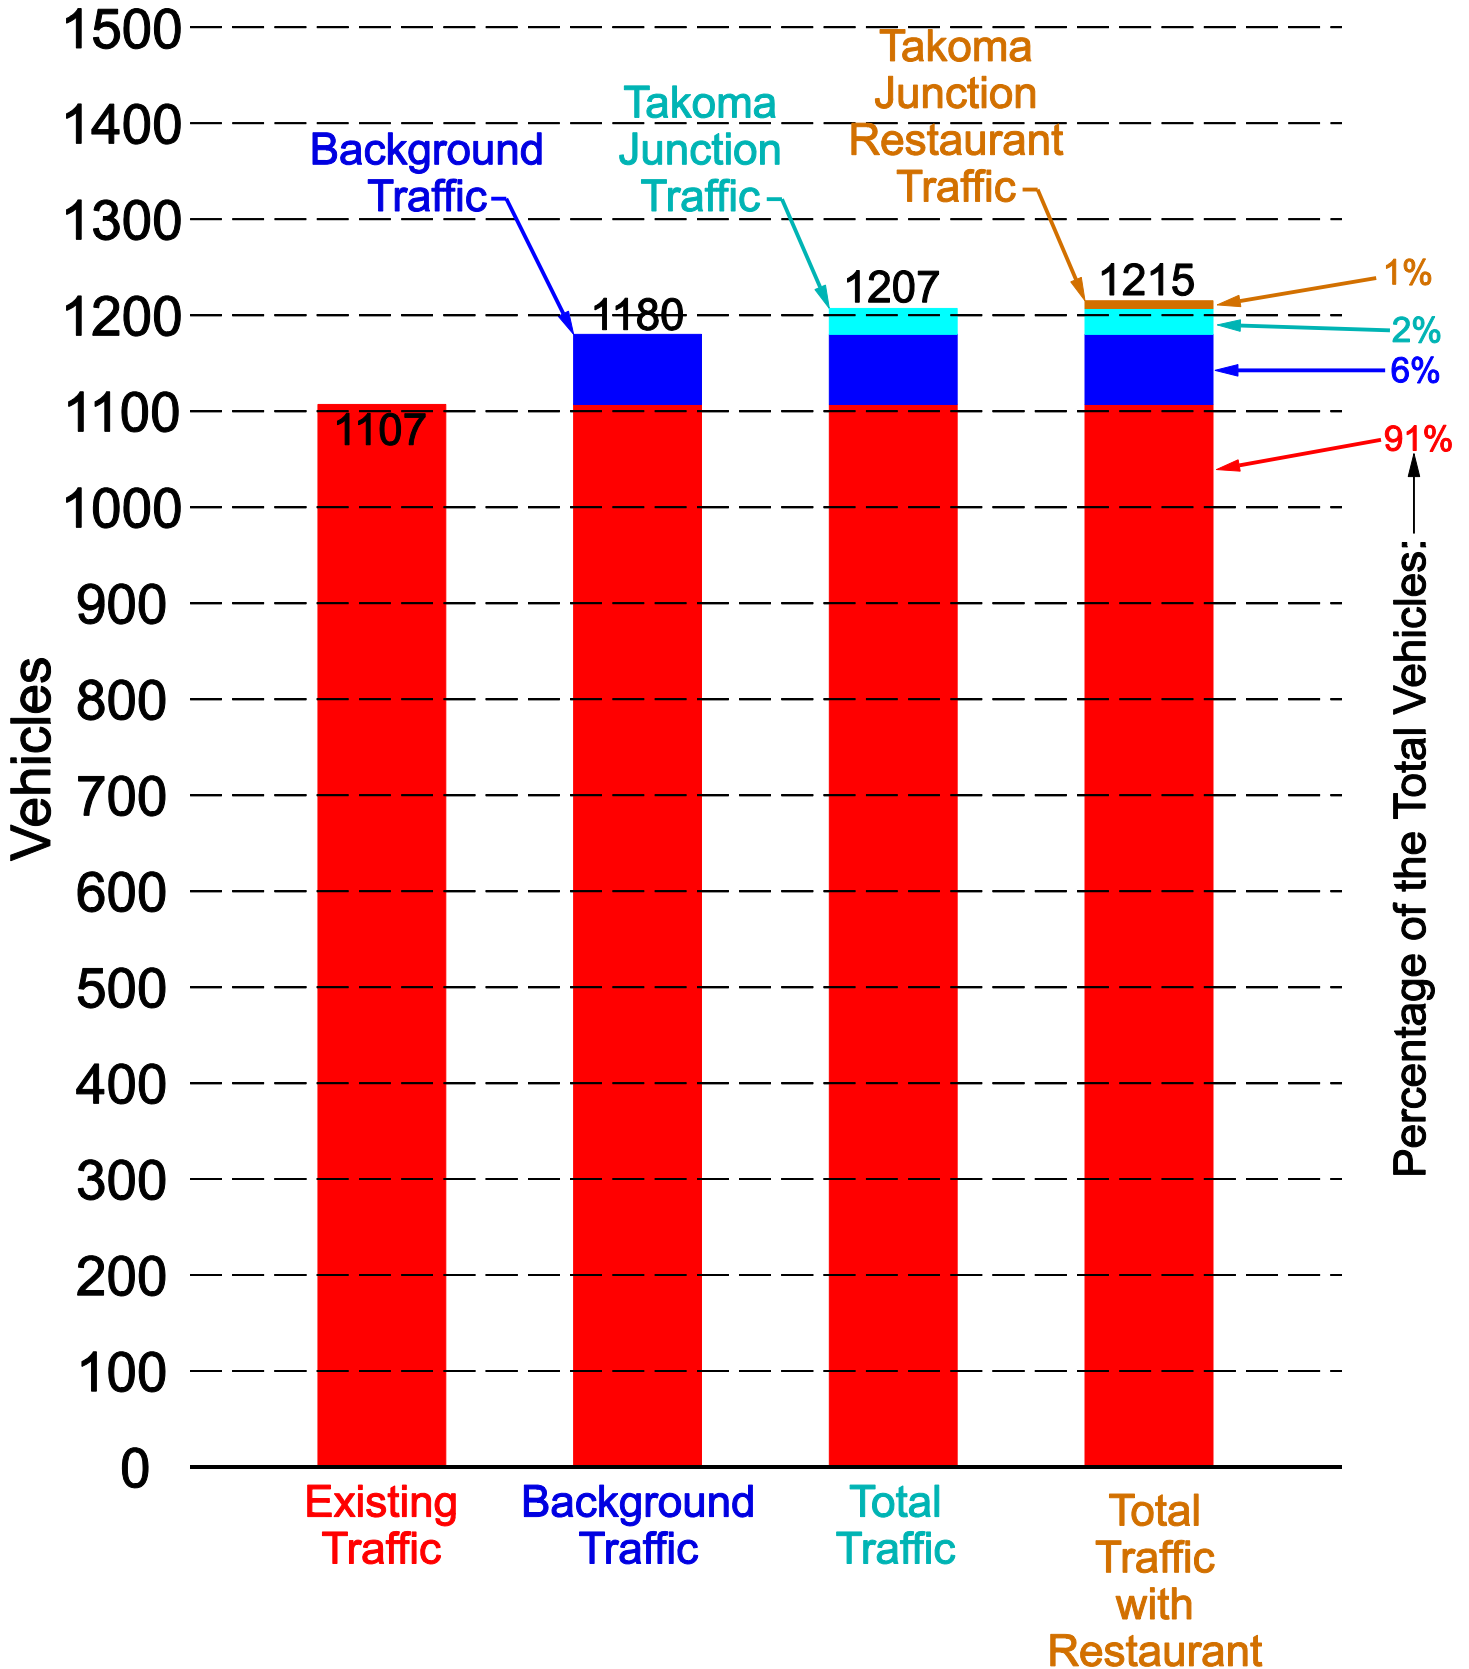

Ethan Allen Ave & Carroll Ave. / Sycamore Ave. Intersection Volumes - AM Peak Hour

Ethan Allen Ave & Carroll Ave. / Sycamore Ave. Intersection Volumes - PM Peak Hour

Carroll Ave. & Philadelphia Ave.. Intersection Volumes - AM Peak Hour

NO Modifications Required

Carroll Ave. & Philadelphia Ave. Intersection Volumes - PM Peak Hour