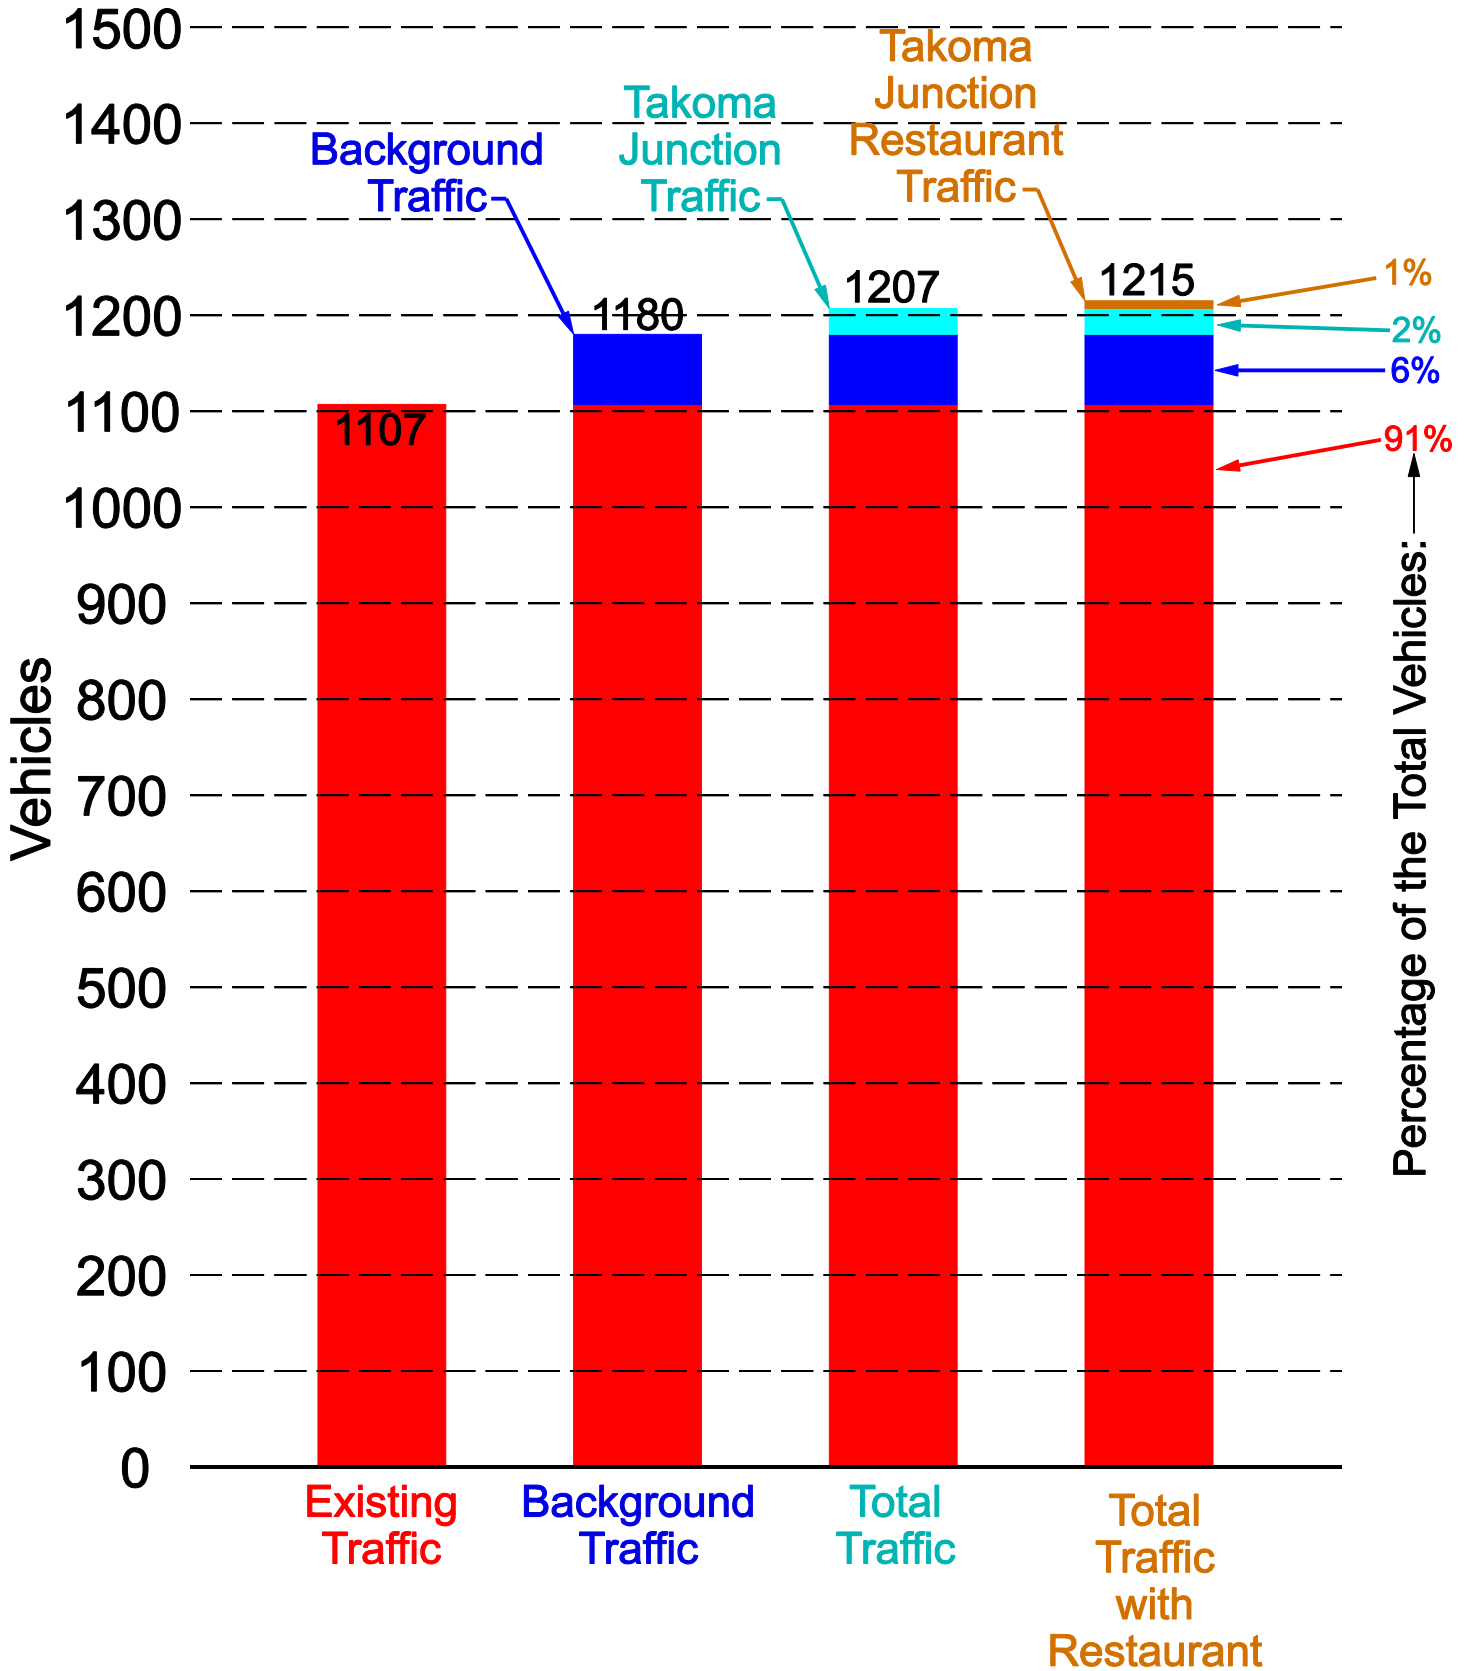

# Ethan Allen Ave & Carroll Ave. / Sycamore Ave. Intersection Volumes - AM Peak Hour

# Ethan Allen Ave & Carroll Ave. / Sycamore Ave. Intersection Volumes - PM Peak Hour

# Carroll Ave. & Philadelphia Ave. Intersection Volumes - AM Peak Hour

NO Modifications Required