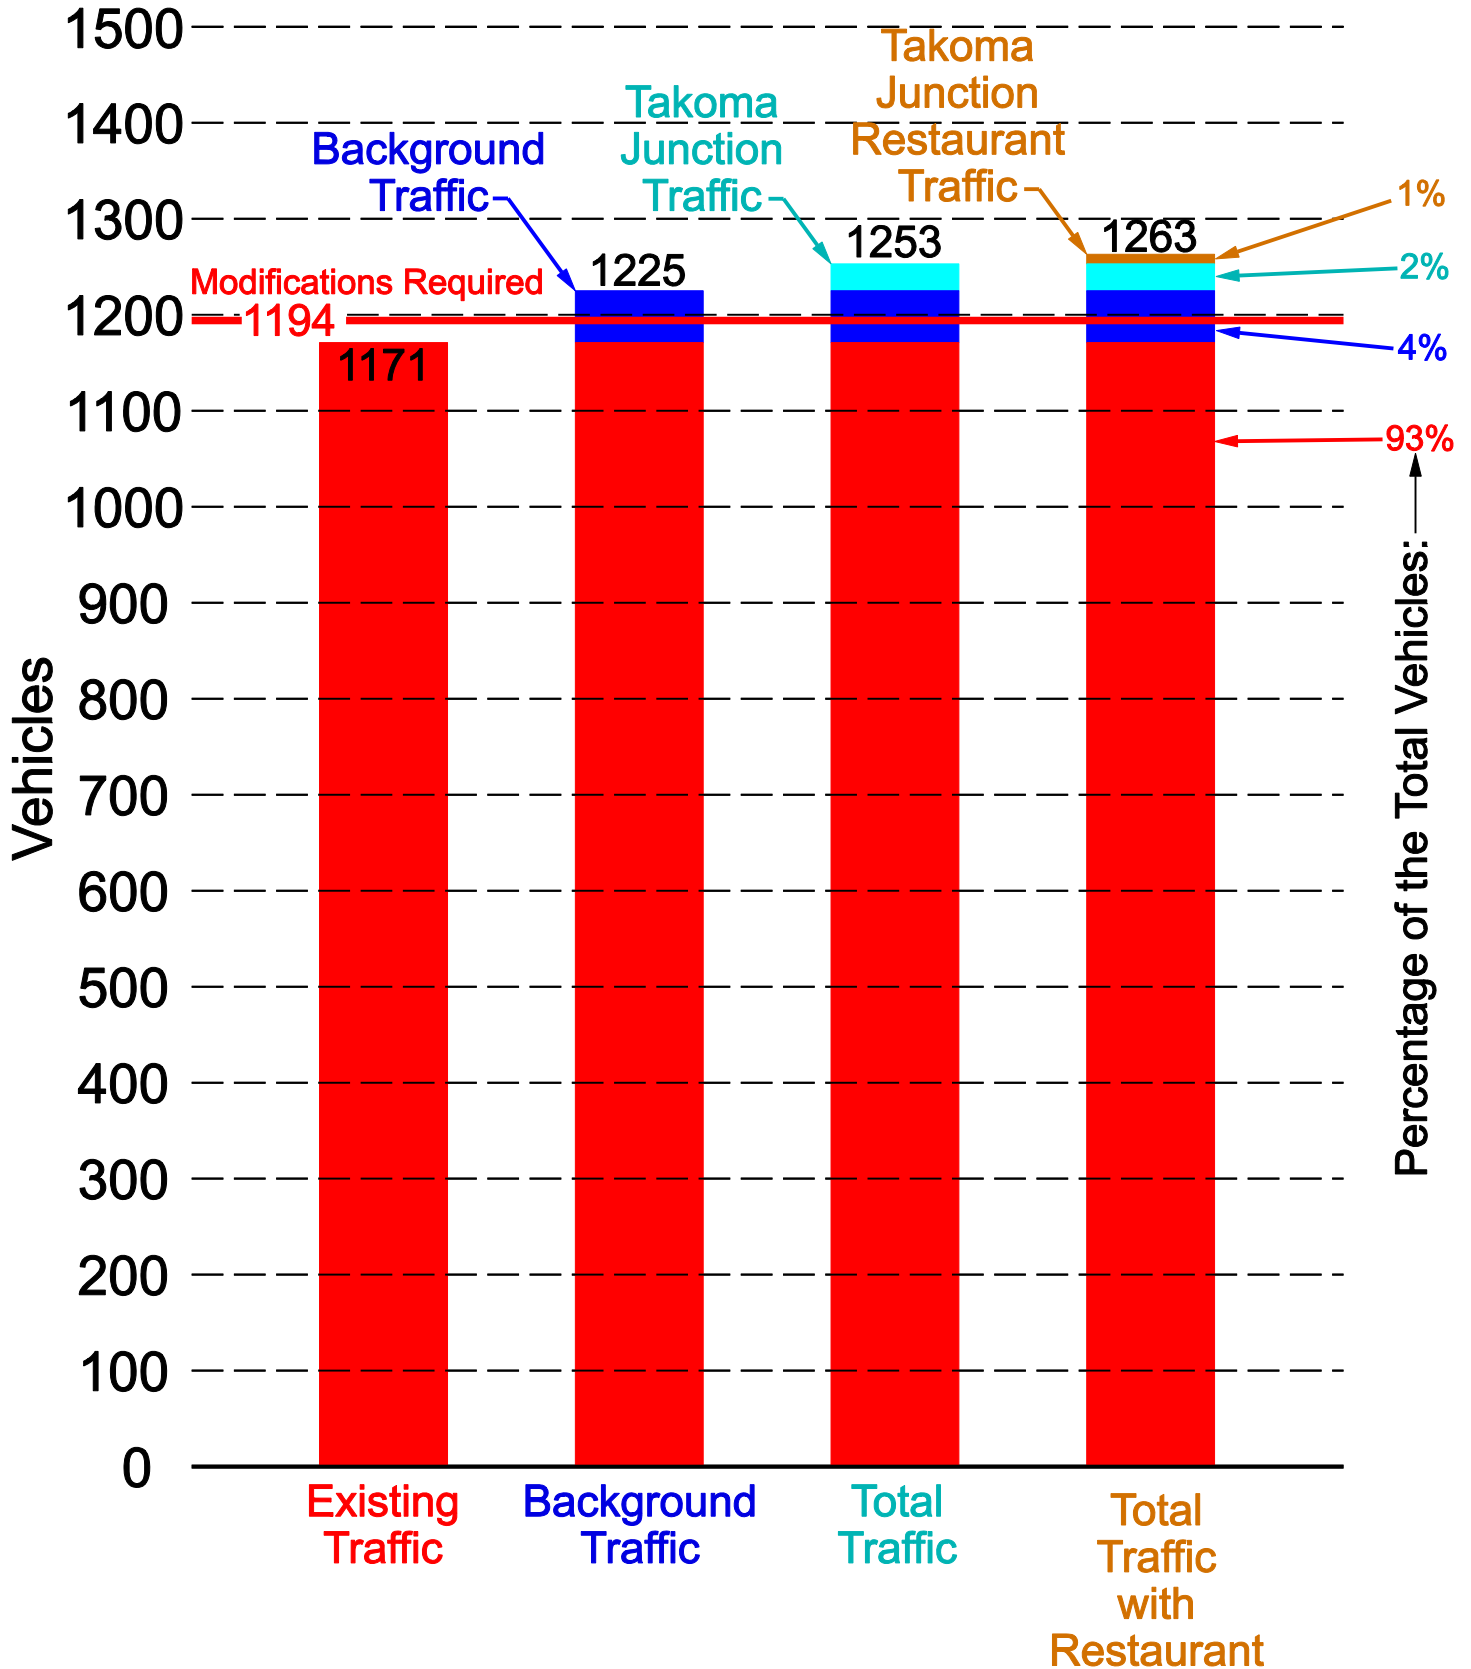

Ethan Allen Ave & Carroll Ave. / Sycamore Ave. Intersection Volumes - AM Peak Hour

Ethan Allen Ave & Carroll Ave. / Sycamore Ave. Intersection Volumes - PM Peak Hour

Carroll Ave. & Philadelphia Ave.. Intersection Volumes - AM Peak Hour

NO Modifications Required

Carroll Ave. & Philadelphia Ave. Intersection Volumes - PM Peak Hour