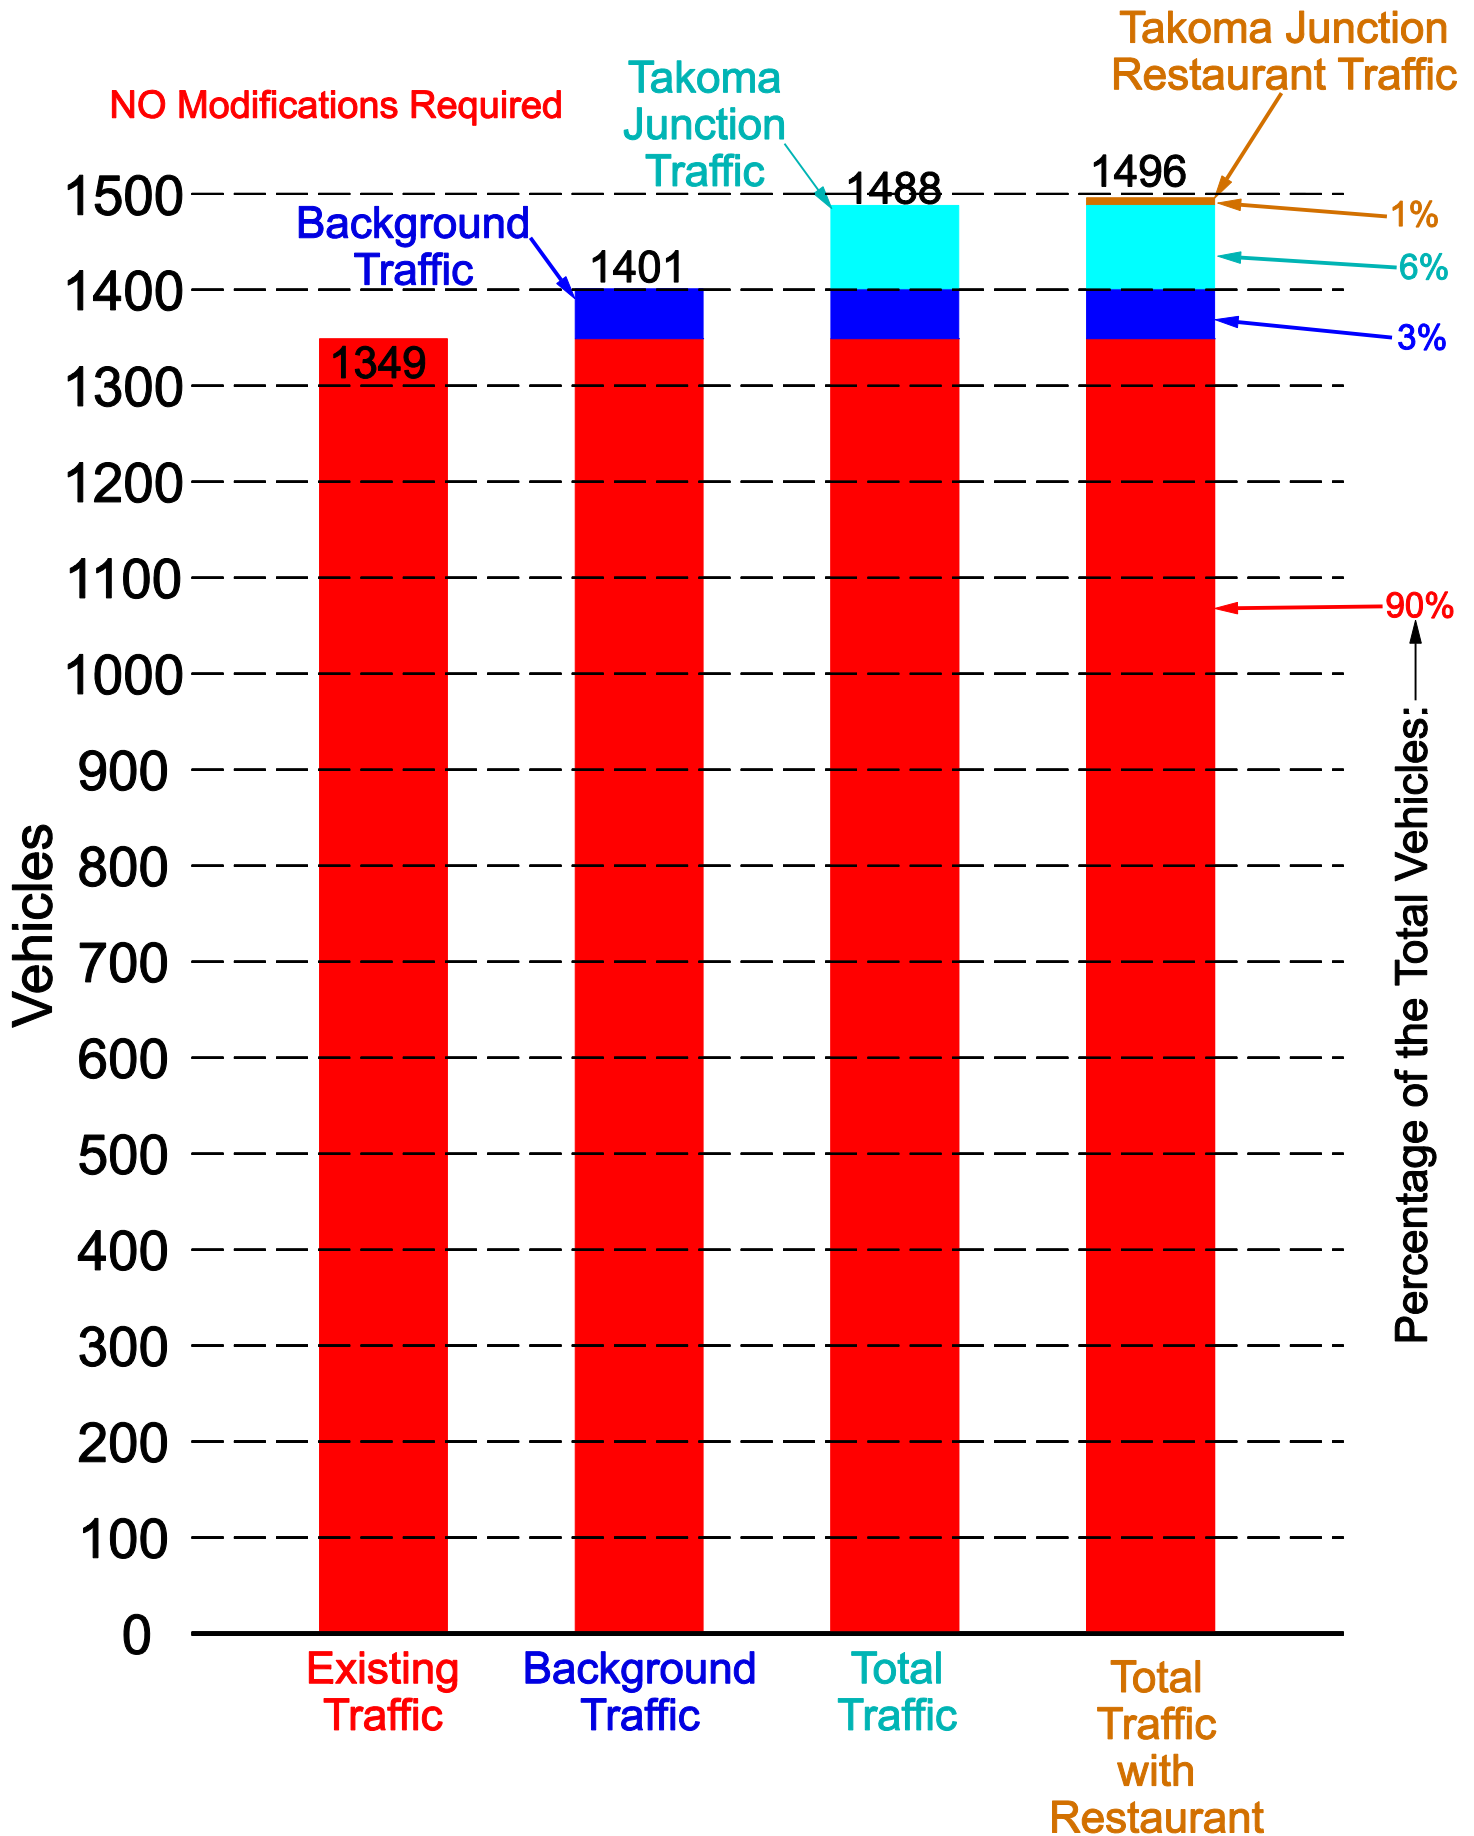

# Ethan Allen Ave & Carroll Ave. / Sycamore Ave. Intersection Volumes - AM Peak Hour

# Ethan Allen Ave & Carroll Ave. / Sycamore Ave. Intersection Volumes - PM Peak Hour

# Carroll Ave. & Philadelphia Ave. Intersection Volumes - AM Peak Hour

NO Modifications Required