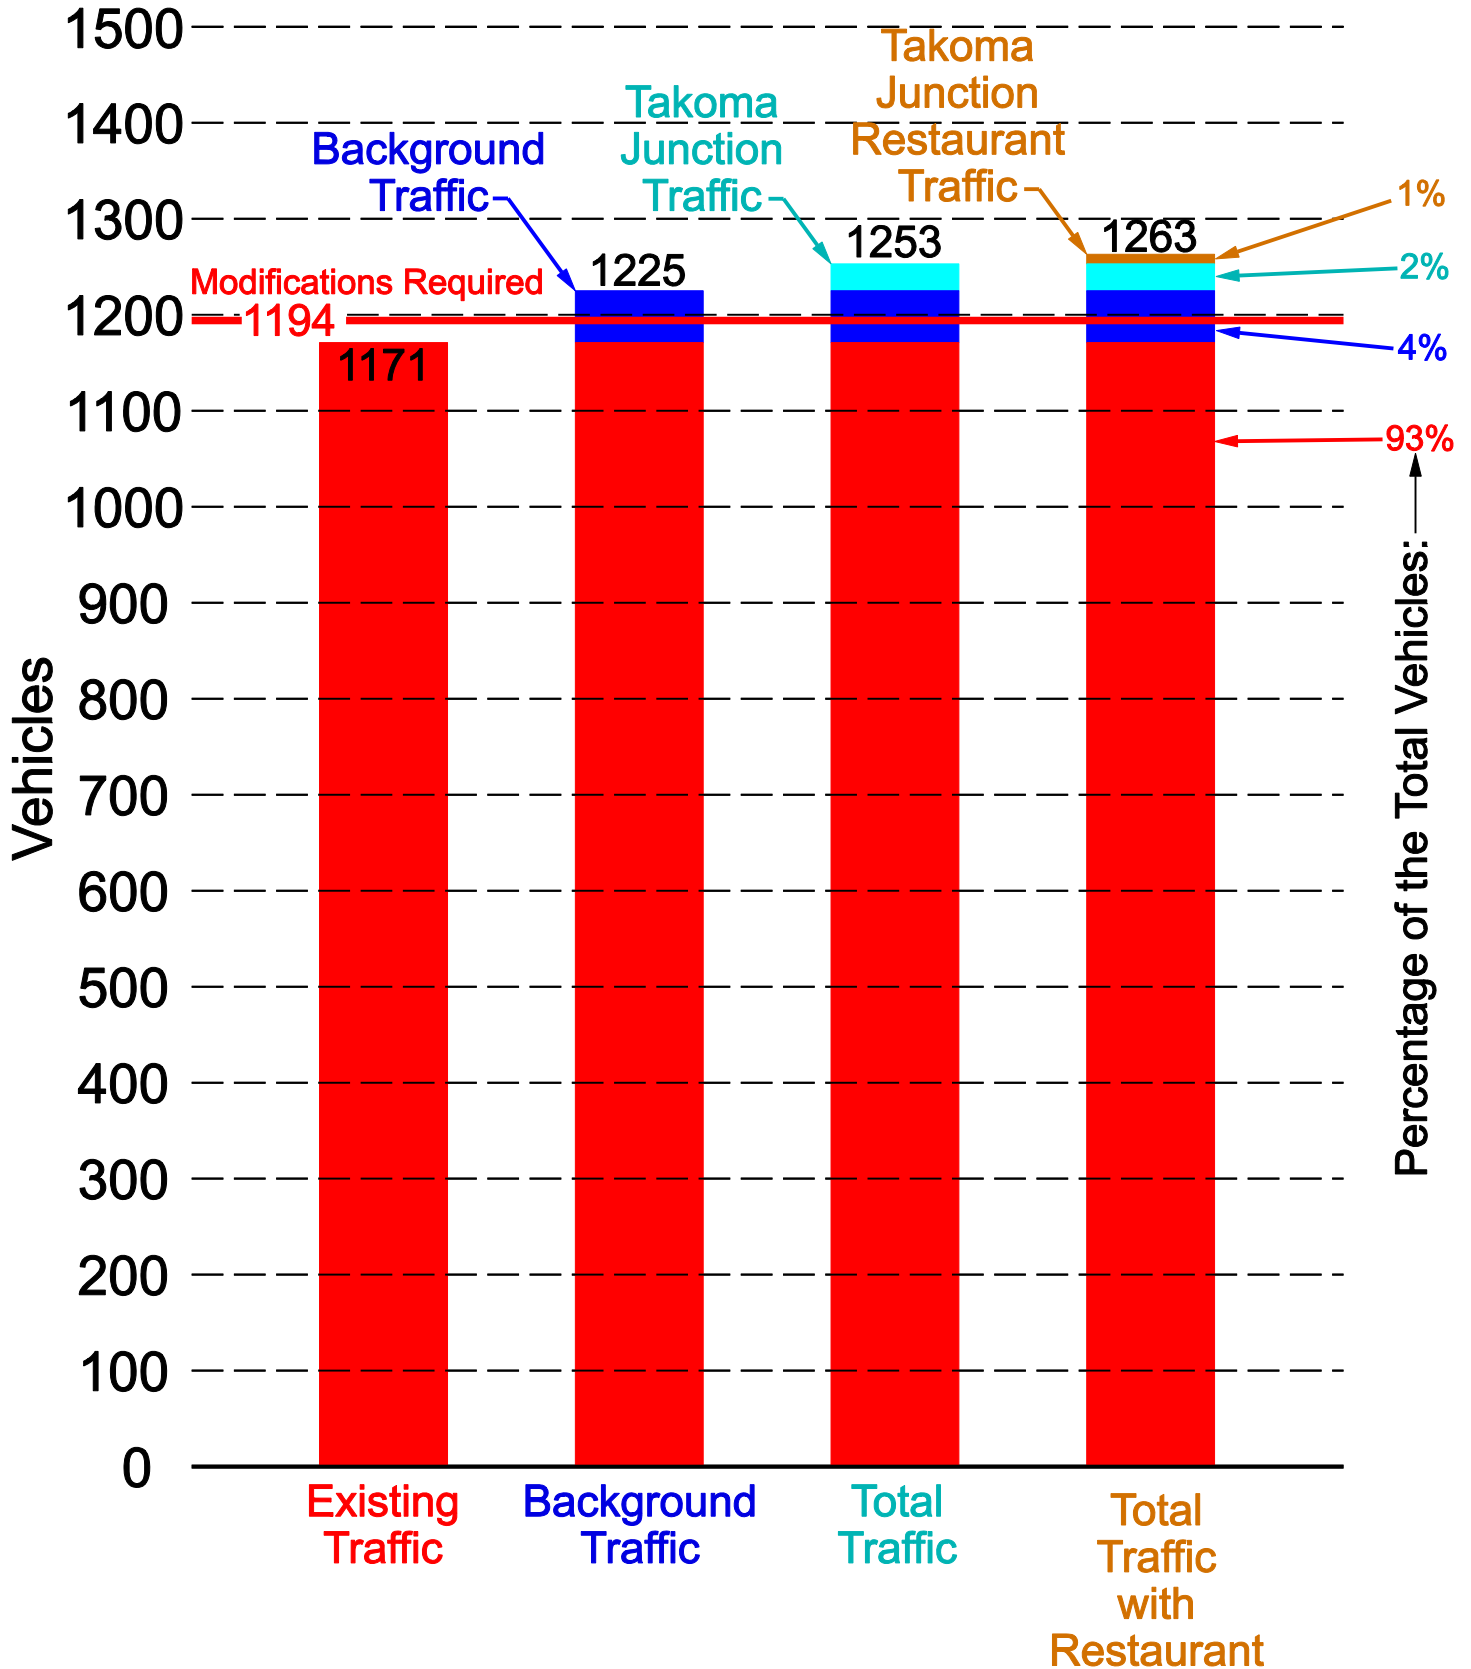

# Ethan Allen Ave & Carroll Ave. / Sycamore Ave. Intersection Volumes - AM Peak Hour

# Ethan Allen Ave & Carroll Ave. / Sycamore Ave. Intersection Volumes - PM Peak Hour

# Carroll Ave. & Philadelphia Ave. Intersection Volumes - AM Peak Hour

NO Modifications Required